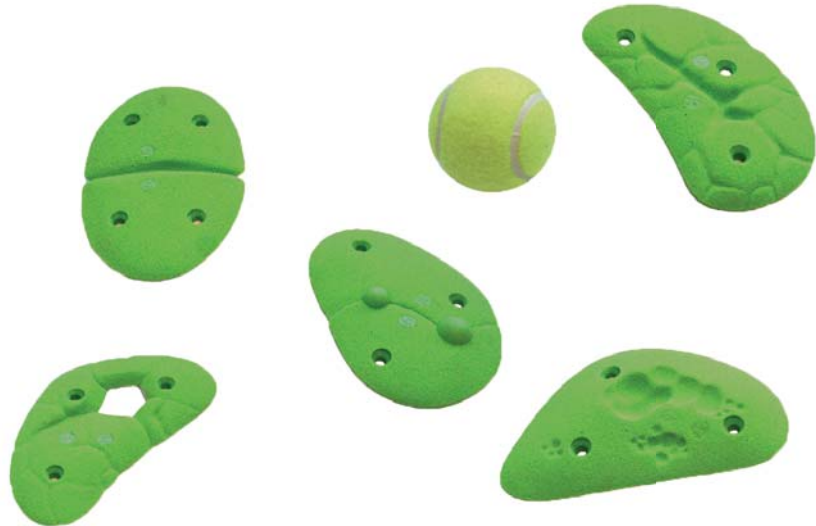

Code: EH375
Shape: Footholds
Size: XS
Material: PU
Fixing: Dual Fixing
Quantity: 9

**TENNIE FOOT**

Code: EH382
Shape: Footholds
Size: XS
Material: PU
Fixing: Dual Fixing
Quantity: 10

**MINI COBBLES**

Code: EH307
Shape: Screw-on Holds
Size: S
Material: PE
Fixing: Woodscrew
Quantity: 10

TECH FEET 2

Code: EH362
Shape: Footholds
Size: M
Material: PE
Quantity: 10

ROYAL FLUSH

Code: EH352
Shape: Slopers
Size: M
Material: PU
Fixing: Woodscrew
Quantity: 5

FLINTSTONE

Code: EH170
Shape: Screw-on Holds
Size: M
Material: PE
Fixing: Woodscrew
Quantity: 10