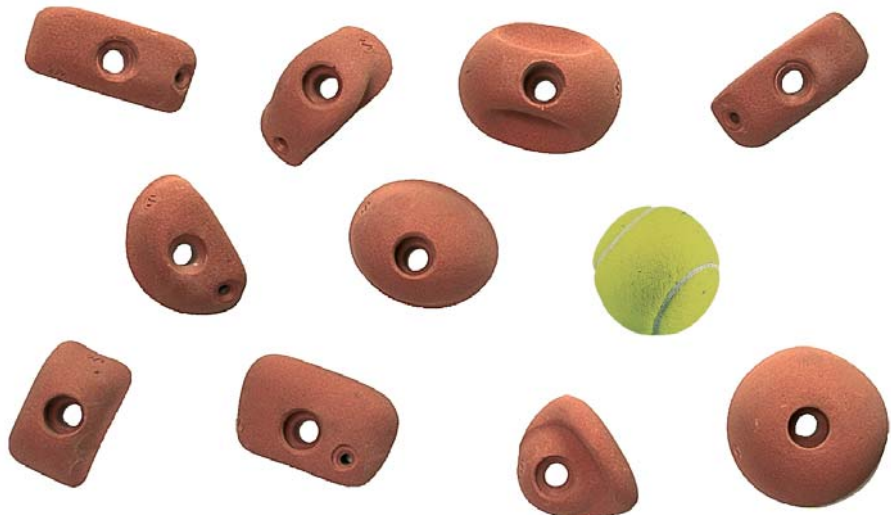

CLUB 50

Code: EH332
Shape: Assorted
Size: S - L
Material: PE
Quantity: 50

STONE PULSE

Code: EH131
Shape: Assorted
Size: S
Material: PE
Quantity: 30

HUECO

Code: EH132
Shape: Assorted
Size: S
Material: PE
Quantity: 20

POWER

Code: EH166
Shape: Assorted
Size: M
Material: PE
Quantity: 10

ENTRE-PRISES

SALATHE 2

Code: EH154
Shape: Assorted
Size: M
Material: PE
Quantity: 30

SALATHE 3

Code: EH381
Shape: Assorted
Size: M
Material: PE
Quantity: 30