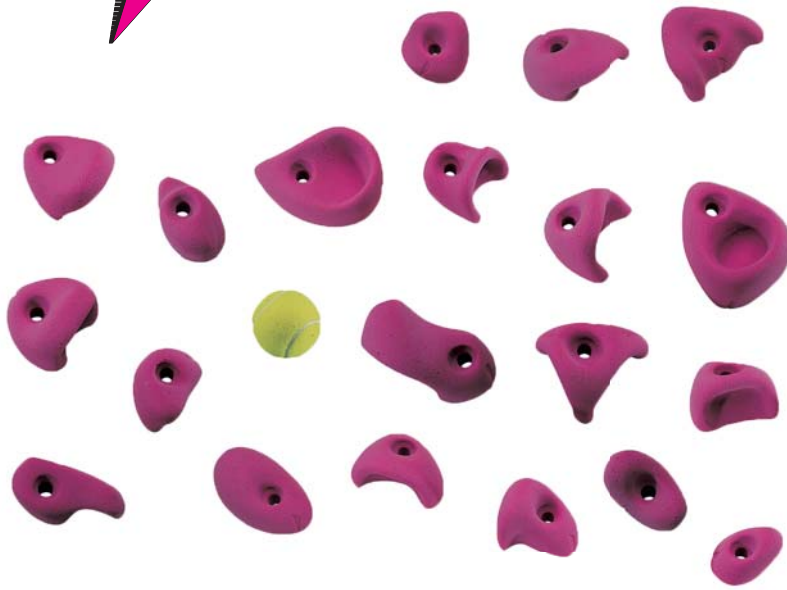

FUNSTERS

Code: EH155
 Shape: Kids
 Size: M
 Material: PE
 Quantity: 20

INSTINCT 2

Code: EH355
 Shape: Kids
 Size: M
 Material: PE
 Quantity: 22

TIC

Code: EH134
Shape: Kids
Size: M
Material: PE
Quantity: 20

TAC

Code: EH125
Shape: Kids
Size: M
Material: PE
Quantity: 10

TOE

Code: EH136
Shape: Kids
Size: M
Material: PE
Quantity: 10

NUMBERS

Code: EH067
 Shape: Kids
 Size: M
 Material: PE
 Quantity: 10

PLAYGROUND

Code: EH333
 Shape: Kids
 Size: M
 Material: PE
 Quantity: 10

SMILEY

Code: EH304
 Shape: Kids
 Size: XXL
 Material: PE
 Quantity: 1

IFSC SPEED HOLD FEET

Code: EH327
Shape: Speed
Size: XS
Material: PE
Quantity: 12

IFSC SPEED HOLD HANDS

Code: EH328
Shape: Speed
Size: XXL
Material: PE
Quantity: 1