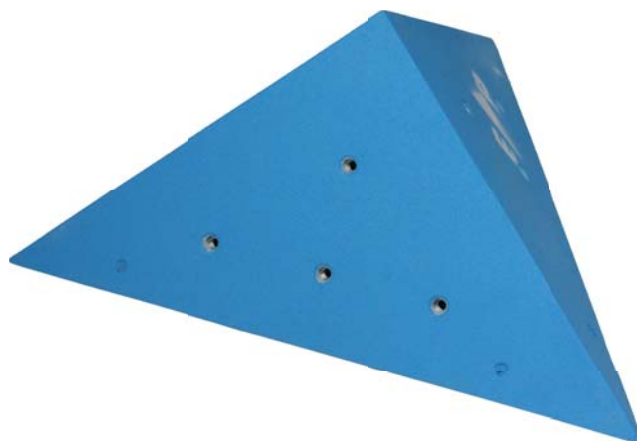

TAJITU

Code: EMS051
Size:
Material: PE
Fixing: Woodscrew
Quantity: 1

PE

SMALL WOK

Code: EMS033
Size: 600x180
Material: PE
Fixing: Woodscrew
Quantity: 1

PE

SMALL PYRAMIDE

Code: EMS053
Size: 600x650x300
Material: Wood
Fixing: Woodscrew
Quantity: 1