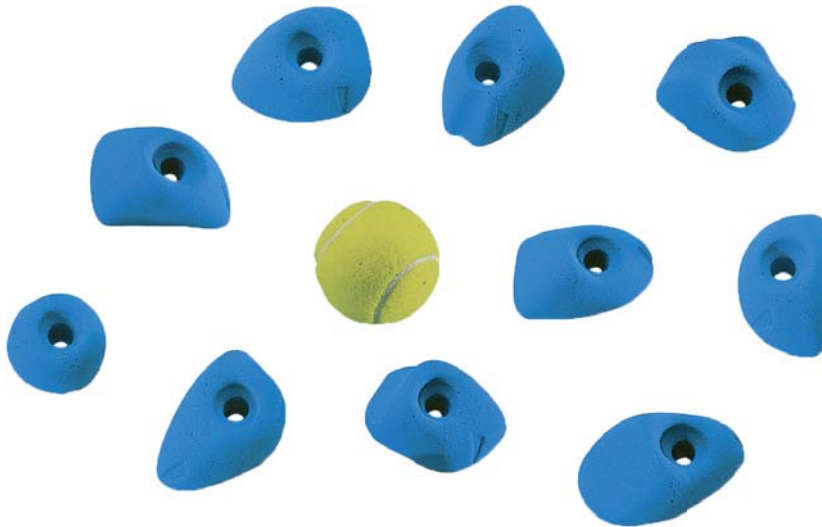

FUNSTERS

Code: EH155
 Shape: Kids
 Size: M
 Material: PE
 Quantity: 20

INSTINCT 2

Code: EH355
 Shape: Kids
 Size: M
 Material: PE
 Quantity: 22

TIC

Code: EH134
Shape: Kids
Size: M
Material: PE
Quantity: 20