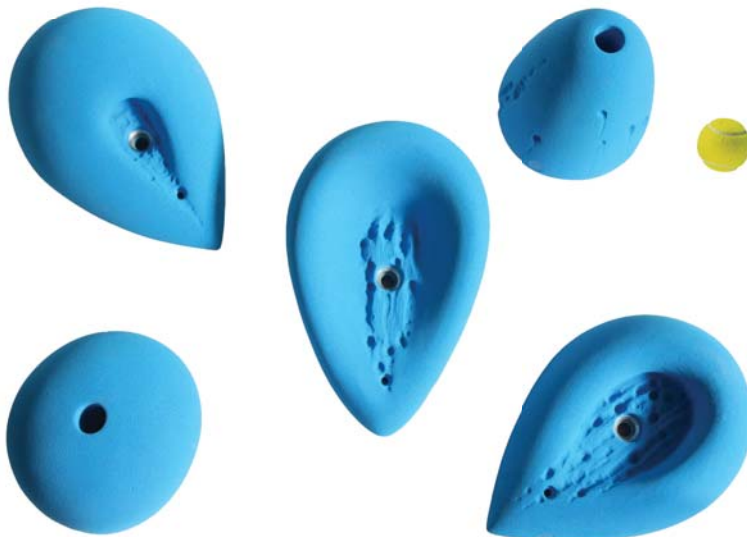

POWER

Code: EH166
Shape: Assorted
Size: M
Material: PE
Quantity: 10

ENTRE-PRISES

SALATHE 2

Code: EH154
Shape: Assorted
Size: M
Material: PE
Quantity: 30

SALATHE 3

Code: EH381
Shape: Assorted
Size: M
Material: PE
Quantity: 30