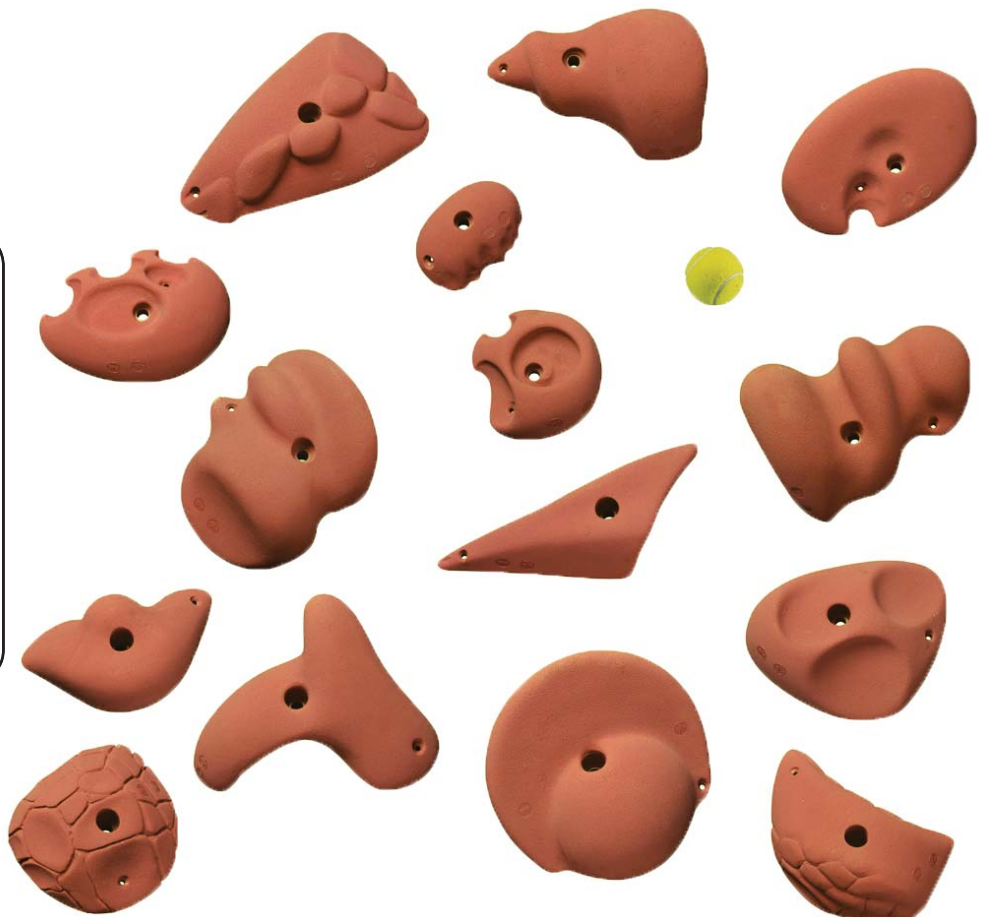

MENHIR 2

Code: EH376
Shape: Assorted
Size: L
Material: PU
Fixing: Dual Fixing
Quantity: 5

RIGLOS

Code: EH159
Shape: Assorted
Size: L
Material: PE
Quantity: 10

BLEAU 2

Code: EH361
Shape: Assorted
Size: XXL
Material: PE
Quantity: 15

teva
mountain
games VAIL
powered by
EDGE BAUER

127

ICE HOLDS

- Code:** EH503
- Shape:** Ice Holds
- Size:** 300 mm
- Quantity:** 1
- Colours:** Variety Available

 **NEW**

ENTRE-PRISES

KIDS

Code: EH074
Shape: Kids
Size: M
Material: PE
Quantity: 20