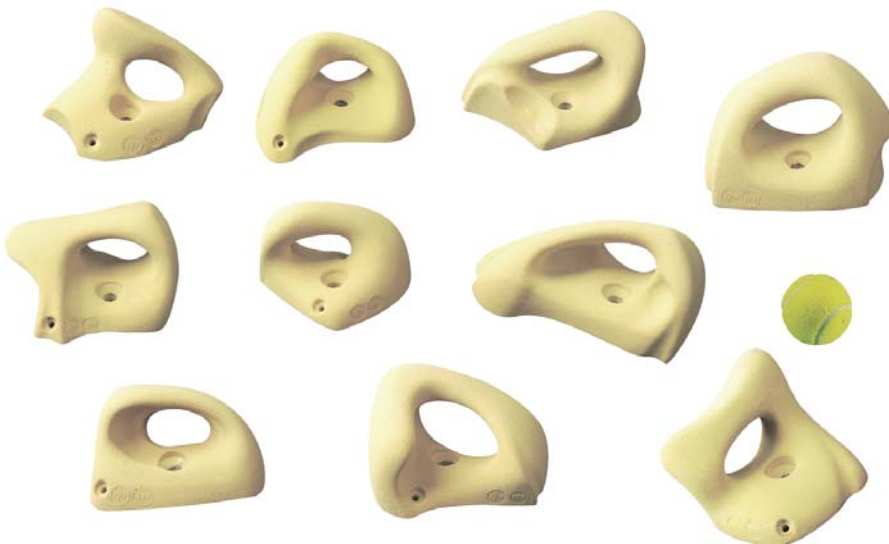

KINEDUC

Code: EH380
Shape: Jugs
Size: M
Material: PE
Quantity: 12

LARGE FLAKES

Code: EH385
Shape: Jugs
Size: L
Material: PE
Quantity: 5

MINI ROOF JUGS

Code: EH384
Shape: Jugs
Size: L
Material: PE
Quantity: 10

BOMBER JUGS

Code: EH313
 Shape: Jugs
 Size: L
 Material: PE
 Quantity: 15

BOMBER JUGS 2

Code: EH364
 Shape: Jugs
 Size: L
 Material: PU
 Fixing: Dual Fixing
 Quantity: 10

JUG R NOT

Code: EH295
 Shape: Jugs
 Size: L
 Material: PE
 Quantity: 10

ROOF JUGS

Code: EH315
Shape: Jugs
Size: XL
Material: PE
Quantity: 5

JUG R NOT XL

Code: EH367
Shape: Jugs
Size: XL
Material: PU
Fixing: Dual Fixing
Quantity: 3

GRAB IT 2

Code: EH331
Shape: Jugs
Size: XL
Material: PE
Quantity: 10