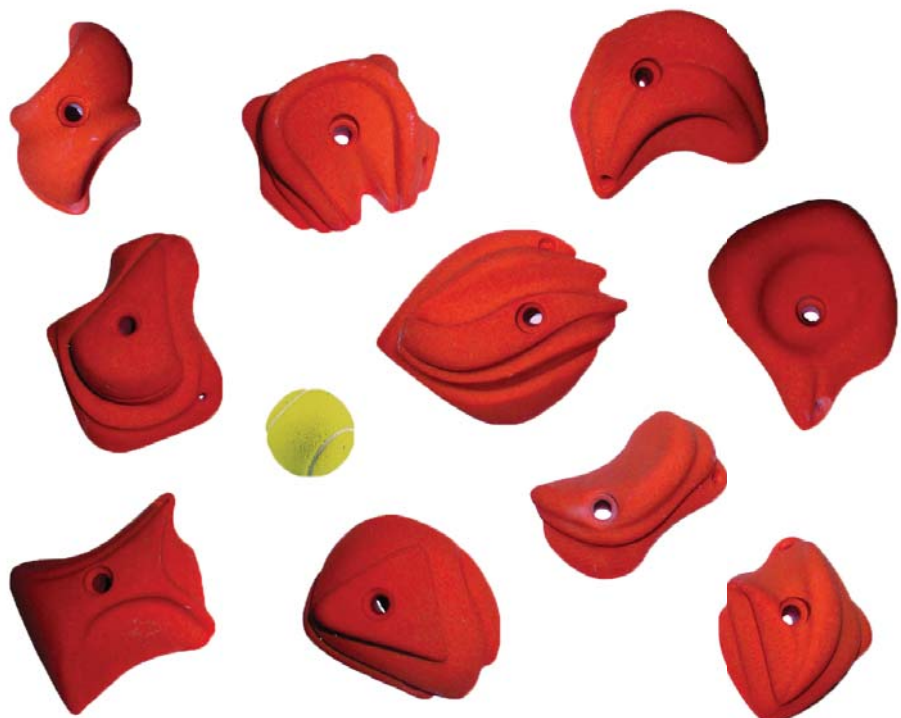

NATURAL PINCHES

Code: EH294
 Shape: Pinches
 Size: M
 Material: PE
 Quantity: 10

RODELLAR

Code: EH158
 Shape: Pinches
 Size: L
 Material: PE
 Quantity: 10

MINERAL SPIRIT 1

Code: EH325
 Shape: Pinches
 Size: L
 Material: PE
 Quantity: 10

**FINE GRAIN INCUTS**

Code: EH303
Shape: Edges
Size: S
Material: PE
Quantity: 15

**PATINA EDGES**

Code: EH310
Shape: Edges
Size: S
Material: PE
Quantity: 20

**PATINA EDGES 2**

Code: EH373
Shape: Edges
Size: S
Material: PU
Fixing: Dual Fixing
Quantity: 10