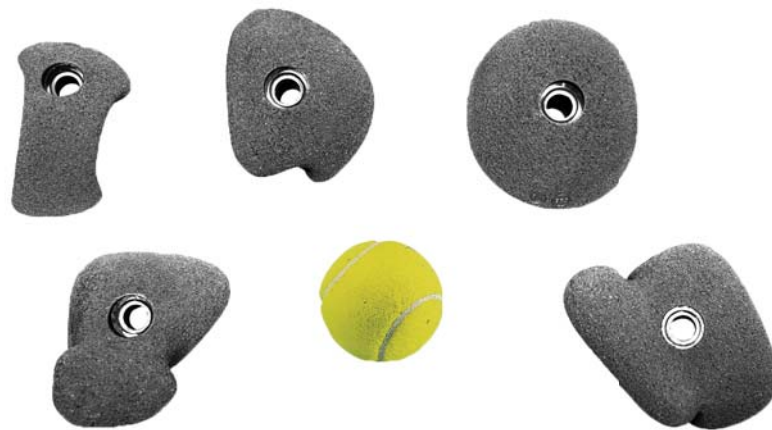

ARRYTHMIA

Code: EH371
Shape: Jugs
Size: S
Material: PU
Fixing: Dual Fixing
Quantity: 10

FINE GRAIN INCUTS 2

Code: EH372
Shape: Jugs
Size: S
Material: PU
Fixing: Dual Fixing
Quantity: 5

CHAIN REACTION PU

Code: EH365
Shape: Jugs
Size: M
Material: PU
Fixing: Dual Fixing
Quantity: 10

CLIMB IT

Code: EH129
Shape: Jugs
Size: M
Material: PE
Quantity: 20

IMPRINT MICRO JUGS

Code: EH311
Shape: Jugs
Size: M
Material: PE
Quantity: 10

IMPRINT MICRO JUGS

2
Code: EH368
Shape: Jugs
Size: M
Material: PU
Fixing: Dual Fixing
Quantity: 5

KINEDUC

Code: EH380
Shape: Jugs
Size: M
Material: PE
Quantity: 12

LARGE FLAKES

Code: EH385
Shape: Jugs
Size: L
Material: PE
Quantity: 5

MINI ROOF JUGS

Code: EH384
Shape: Jugs
Size: L
Material: PE
Quantity: 10