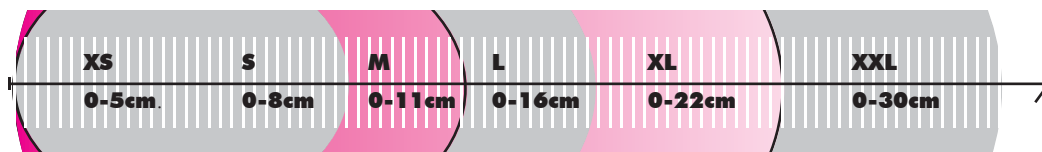

Visit EP-UK.com to find new shapes or place your order on-line.

Questions? Call or email, we are here to help: [+44 \(0\) 1282 444 800](tel:+44201282444800) / info@ep-uk.com

Size: See chart below for approximate sizes - based on the diameter of a climbing hold