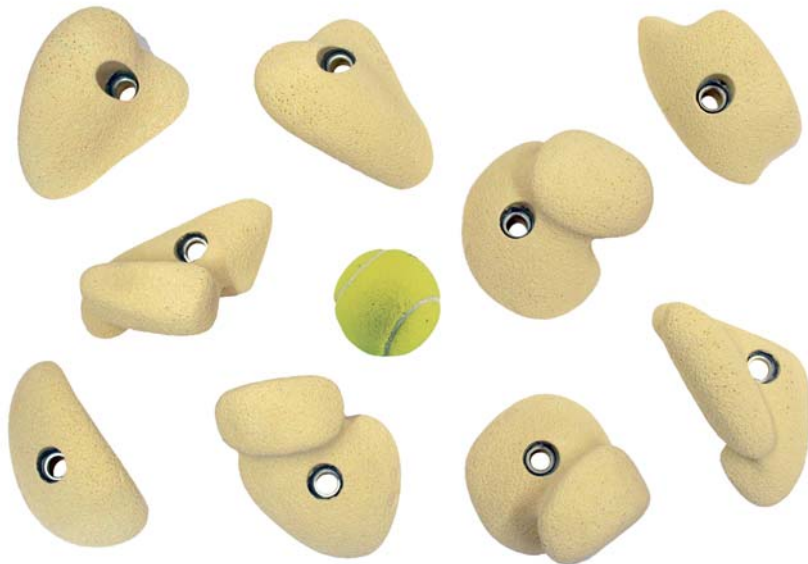

CLIMB IT

Code: EH129
Shape: Jugs
Size: M
Material: PE
Quantity: 20

IMPRINT MICRO JUGS

Code: EH311
Shape: Jugs
Size: M
Material: PE
Quantity: 10

IMPRINT MICRO JUGS

2
Code: EH368
Shape: Jugs
Size: M
Material: PU
Fixing: Dual Fixing
Quantity: 5

KINEDUC

Code: EH380
Shape: Jugs
Size: M
Material: PE
Quantity: 12

LARGE FLAKES

Code: EH385
Shape: Jugs
Size: L
Material: PE
Quantity: 5

MINI ROOF JUGS

Code: EH384
Shape: Jugs
Size: L
Material: PE
Quantity: 10

BOMBER JUGS

Code: EH313
 Shape: Jugs
 Size: L
 Material: PE
 Quantity: 15

BOMBER JUGS 2

Code: EH364
 Shape: Jugs
 Size: L
 Material: PU
 Fixing: Dual Fixing
 Quantity: 10

JUG R NOT

Code: EH295
 Shape: Jugs
 Size: L
 Material: PE
 Quantity: 10

ROOF JUGS

Code: EH315
Shape: Jugs
Size: XL
Material: PE
Quantity: 5

JUG R NOT XL

Code: EH367
Shape: Jugs
Size: XL
Material: PU
Fixing: Dual Fixing
Quantity: 3

GRAB IT 2

Code: EH331
Shape: Jugs
Size: XL
Material: PE
Quantity: 10