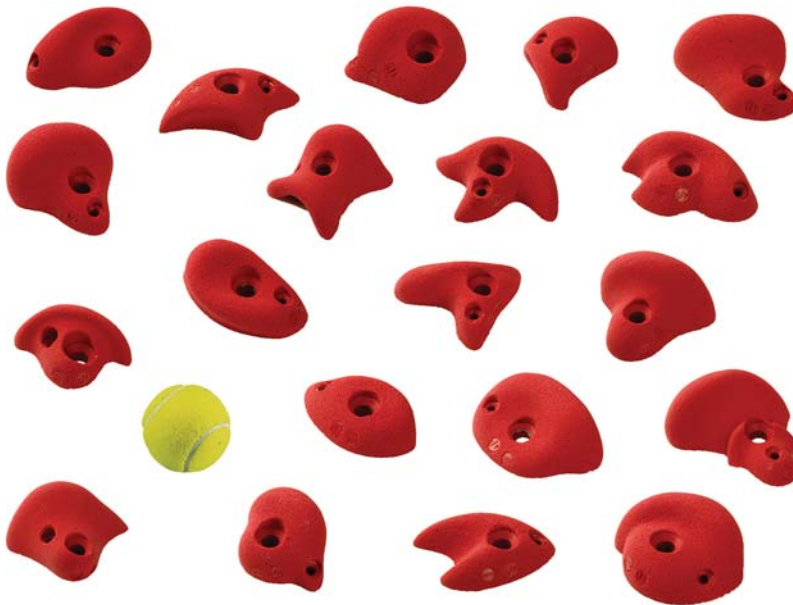

teva
mountain
games VAIL
powered by
EDGE BAUER

127

ICE HOLDS

- Code:** EH503
- Shape:** Ice Holds
- Size:** 300 mm
- Quantity:** 1
- Colours:** Variety Available

 **NEW**

ENTRE-PRISES

KIDS

Code: EH074
Shape: Kids
Size: M
Material: PE
Quantity: 20