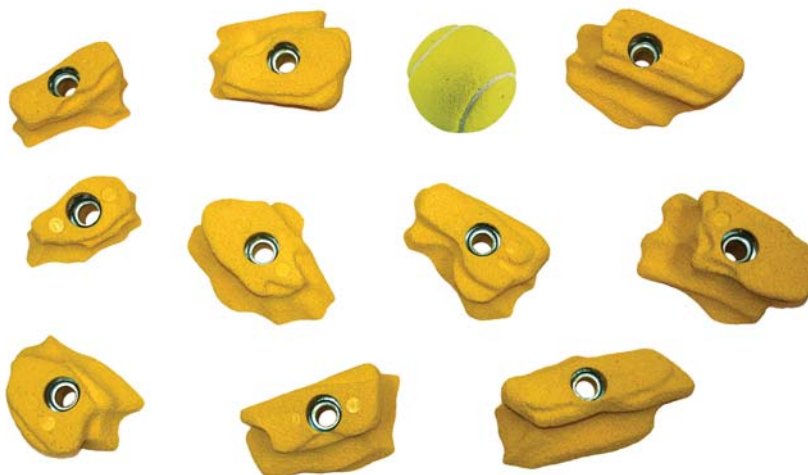

NATURAL PINCHES

Code: EH294
 Shape: Pinches
 Size: M
 Material: PE
 Quantity: 10

RODELLAR

Code: EH158
 Shape: Pinches
 Size: L
 Material: PE
 Quantity: 10

MINERAL SPIRIT 1

Code: EH325
 Shape: Pinches
 Size: L
 Material: PE
 Quantity: 10

**FINE GRAIN INCUTS**

Code: EH303
Shape: Edges
Size: S
Material: PE
Quantity: 15

**PATINA EDGES**

Code: EH310
Shape: Edges
Size: S
Material: PE
Quantity: 20

**PATINA EDGES 2**

Code: EH373
Shape: Edges
Size: S
Material: PU
Fixing: Dual Fixing
Quantity: 10

FINE GRAIN EDGES

Code: EH370
Shape: Edges
Size: M
Material: PU
Fixing: Dual Fixing
Quantity: 5

EROSION EDGES

Code: EH369
Shape: Edges
Size: M
Material: PU
Fixing: Dual Fixing
Quantity: 5

**BUBBLEGUM S**

Code: EH383
Shape: Edges
Size: S
Material: PU
Fixing: Dual Fixing
Quantity: 15