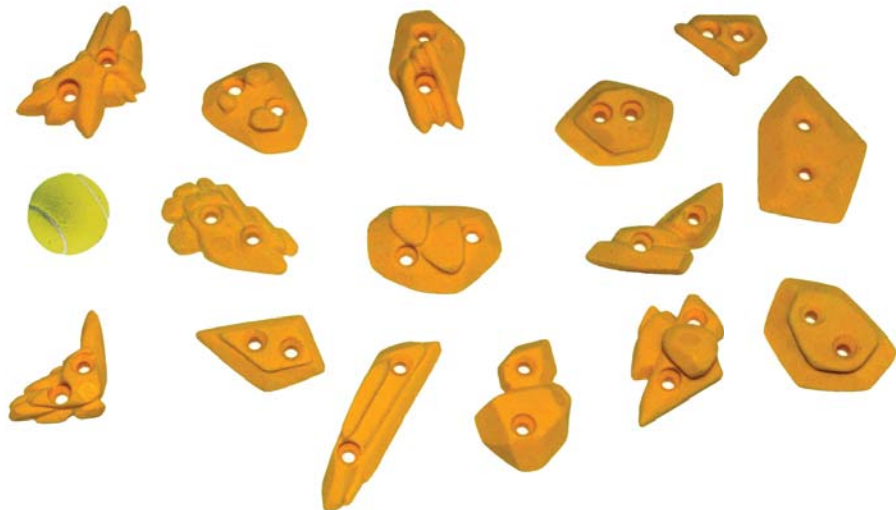

FINE GRAIN EDGES

Code: EH370
Shape: Edges
Size: M
Material: PU
Fixing: Dual Fixing
Quantity: 5

EROSION EDGES

Code: EH369
Shape: Edges
Size: M
Material: PU
Fixing: Dual Fixing
Quantity: 5

**BUBBLEGUM S**

Code: EH383
Shape: Edges
Size: S
Material: PU
Fixing: Dual Fixing
Quantity: 15

**REALISATION**

Code: EH290
Shape: Pockets
Size: L
Material: PE
Quantity: 10

**TENSION**

Code: EH125
Shape: Pockets
Size: L
Material: PE
Quantity: 10

MODULES

Code: EH377
Shape: Screw-on Holds
Size: S - M
Material: PU
Fixing: Woodscrew
Quantity: 22

QUARTZ

Code: EH378
Shape: Screw-on Holds
Size: XS
Material: PU
Fixing: Woodscrew
Quantity: 15

YOGI 2

Code: EH362
Shape: Screw-on Holds
Size: XS
Material: PE
Fixing: Woodscrew
Quantity: 20

**SUPERTWEAKS 2**