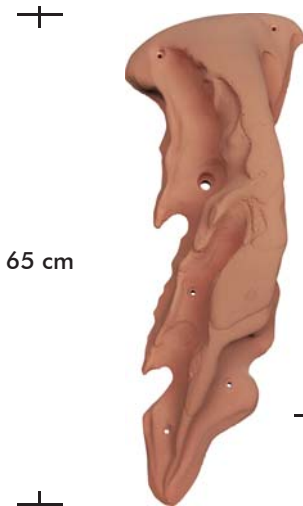

SCARRED COBBLE

Code: EH387
Shape: Volume
Size: XXL
Material: PU
Quantity: 1

HUMPTY

Code: EH386
Shape: Volume
Size: XXL
Material: PU
Quantity: 1

EARLOBE

Code: EH389
Shape: Volume
Size: XXXXL
Material: PU
Quantity: 1

+

48 cm

+

+

44 cm

+

+

65 cm

+

+

94 cm

+

YANGSHUO TUFA 1

Code: EMS045
Size: Macro
Material: PE
Fixing: Woodscrew
Quantity: 1

PE

YANGSHUO TUFA 2