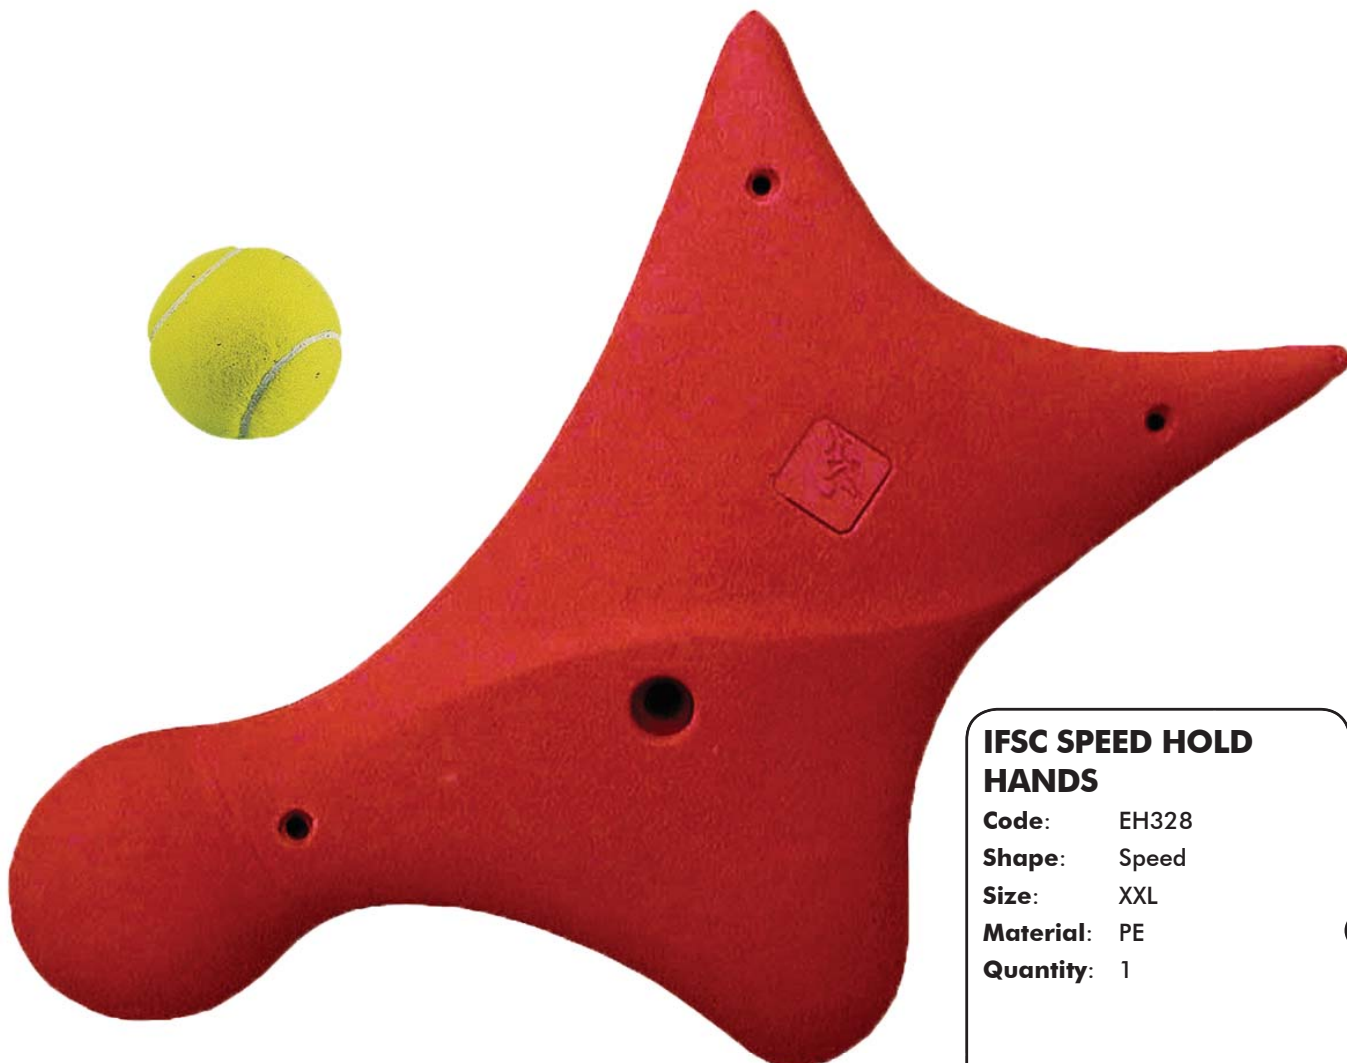

SMILEY

Code: EH304
 Shape: Kids
 Size: XXL
 Material: PE
 Quantity: 1

IFSC SPEED HOLD FEET

Code: EH327
Shape: Speed
Size: XS
Material: PE
Quantity: 12

IFSC SPEED HOLD HANDS

Code: EH328
Shape: Speed
Size: XXL
Material: PE
Quantity: 1

YANGSHUO JUGS

Code: EH357
Shape: Jugs
Size: Assorted
Material: PE
Quantity: 12

YANGSHUO S

Code: EH341
Shape: Pinches
Size: S
Material: PU
Fixing: Dual Fixing
Quantity: 10

ABLON M2

Code: EH349
Shape: Jugs
Size: Assorted
Material: PU
Fixing: Dual Fixing
Quantity: 10