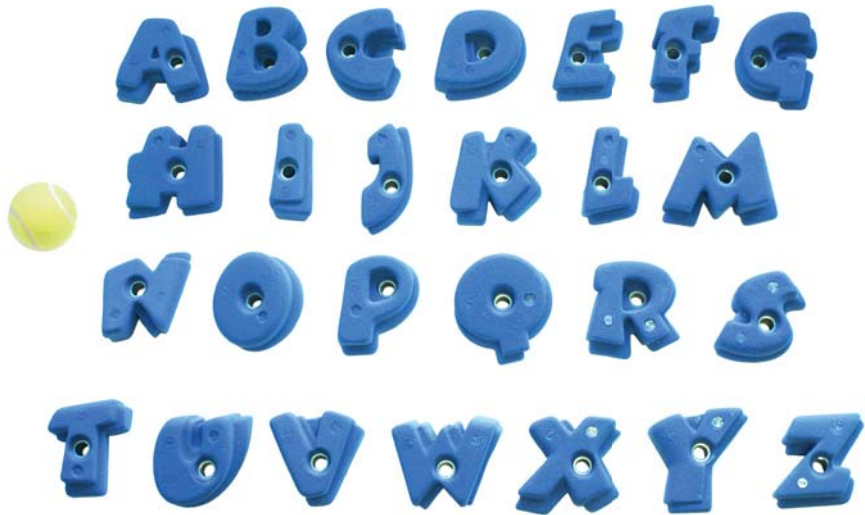

KIDS 2

Code: EH323
Shape: Kids
Size: M
Material: PE
Quantity: 20

KIDS 3

Code: EH510
Shape: Kids
Size: M
Material: PU
Fixing: Dual Fixing
Quantity: 20

ALPHABET

Code: EH066
 Shape: Kids
 Size: M
 Material: PE
 Quantity: 26

FUNSTERS

Code: EH155
 Shape: Kids
 Size: M
 Material: PE
 Quantity: 20

INSTINCT 2

Code: EH355
 Shape: Kids
 Size: M
 Material: PE
 Quantity: 22

TIC

Code: EH134
Shape: Kids
Size: M
Material: PE
Quantity: 20