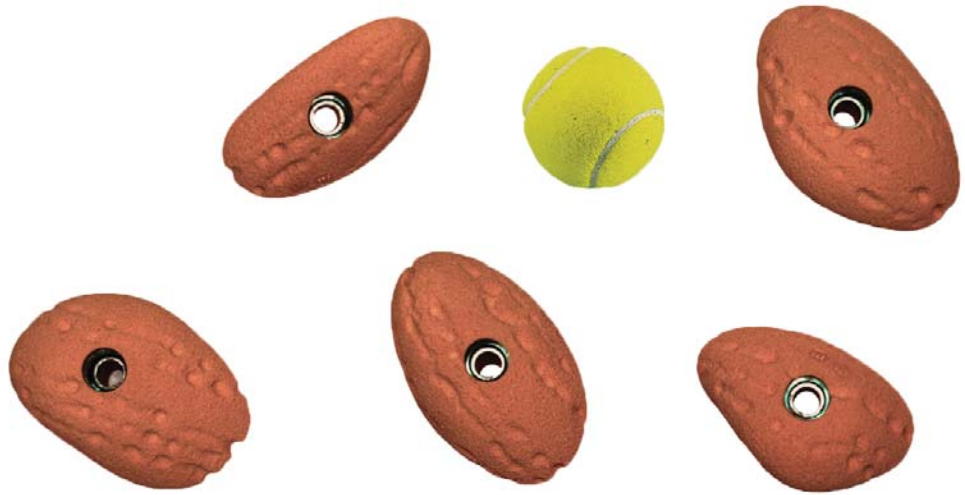

**FINE GRAIN INCUTS**

Code: EH303
Shape: Edges
Size: S
Material: PE
Quantity: 15

**PATINA EDGES**

Code: EH310
Shape: Edges
Size: S
Material: PE
Quantity: 20

**PATINA EDGES 2**

Code: EH373
Shape: Edges
Size: S
Material: PU
Fixing: Dual Fixing
Quantity: 10

FINE GRAIN EDGES

Code: EH370
Shape: Edges
Size: M
Material: PU
Fixing: Dual Fixing
Quantity: 5

EROSION EDGES

Code: EH369
Shape: Edges
Size: M
Material: PU
Fixing: Dual Fixing
Quantity: 5

**BUBBLEGUM S**

Code: EH383
Shape: Edges
Size: S
Material: PU
Fixing: Dual Fixing
Quantity: 15