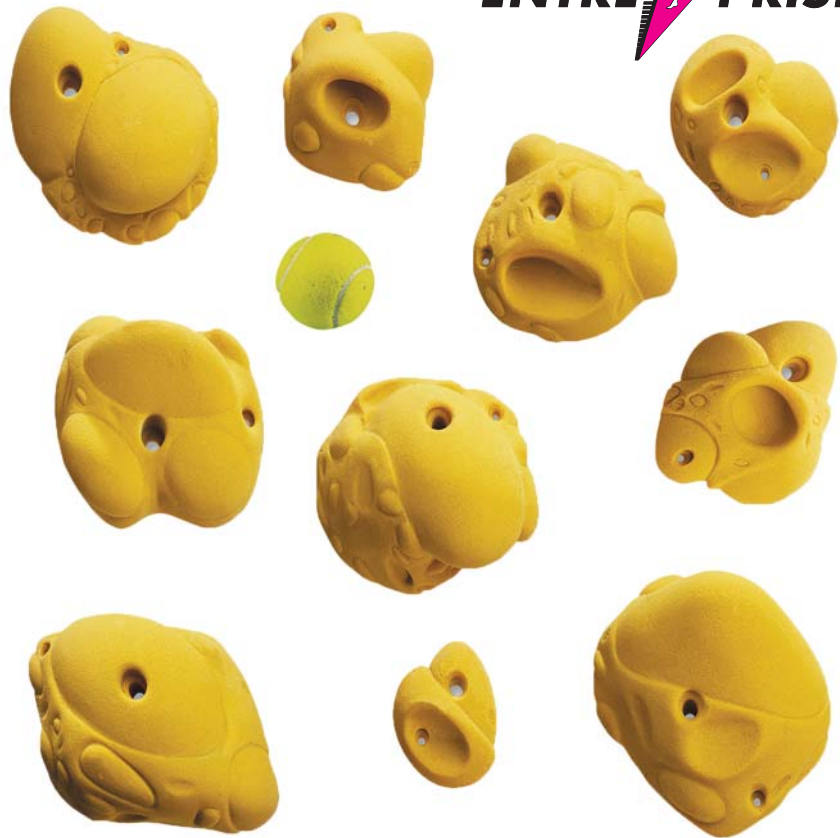

RIGLOS

Code: EH159
Shape: Assorted
Size: L
Material: PE
Quantity: 10