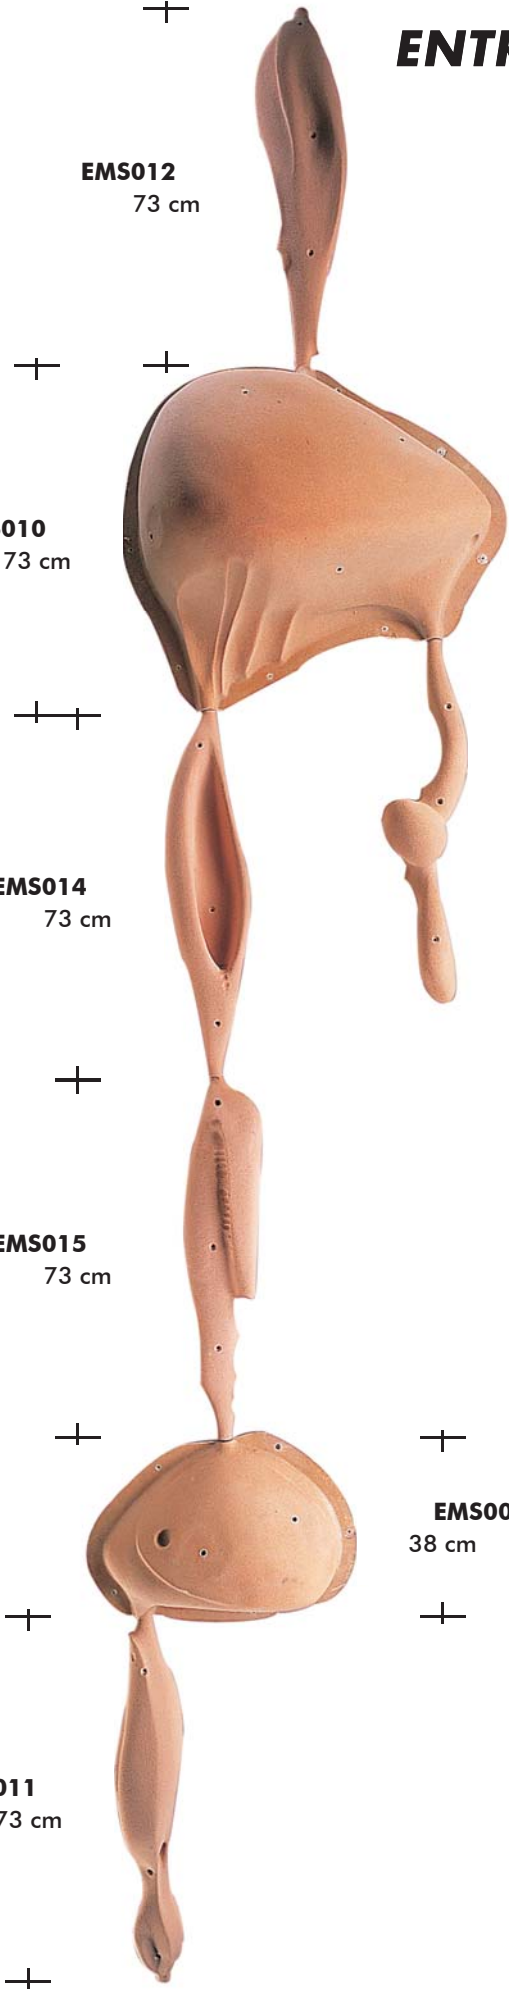

+

+

94 cm

+

YANGSHUO TUFA 1

Code: EMS045
Size: Macro
Material: PE
Fixing: Woodscrew
Quantity: 1

PE

YANGSHUO TUFA 2

PE

EMS012
73 cm

EMS010
73 cm

EMS014
73 cm

EMS015
73 cm

EMS011
73 cm

EMS013
73 cm

EMS009
38 cm

TAJITU

Code: EMS051
Size:
Material: PE
Fixing: Woodscrew
Quantity: 1

PE

SMALL WOK

Code: EMS033
Size: 600x180
Material: PE
Fixing: Woodscrew
Quantity: 1

PE

SMALL PYRAMIDE

Code: EMS053
Size: 600x650x300
Material: Wood
Fixing: Woodscrew
Quantity: 1